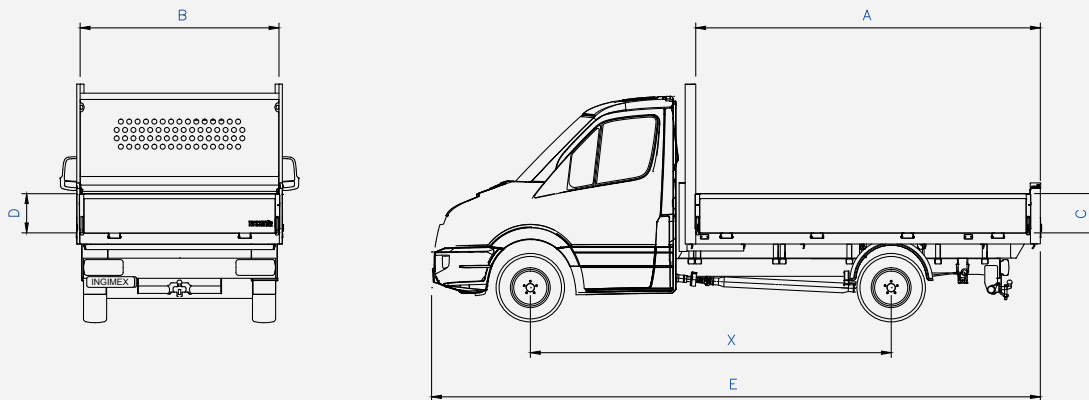

# Volkswagen Transporter

## DROPSIDE

Body Type	Dropside		Tipper
	LWB	LWB DC	LWB
FRAME LENGTH			
Cab Style	Single	Double	Single
(X) Wheel Base (mm)	3400	3400	3400
(A) Internal Length (mm)	3003	2236	2710
(B) Internal Width (mm)	1868	1868	1868
(B) External Width (mm)	1999	1999	1999
(C) Sideboard Height (mm)	400	400	600
(D) Tail-board Height (mm)	400	400	400
(E) Overall Length (mm)	5664	5664	5375
Payload (kg)	Up to 1200kg	TBC	Up to 1000kg