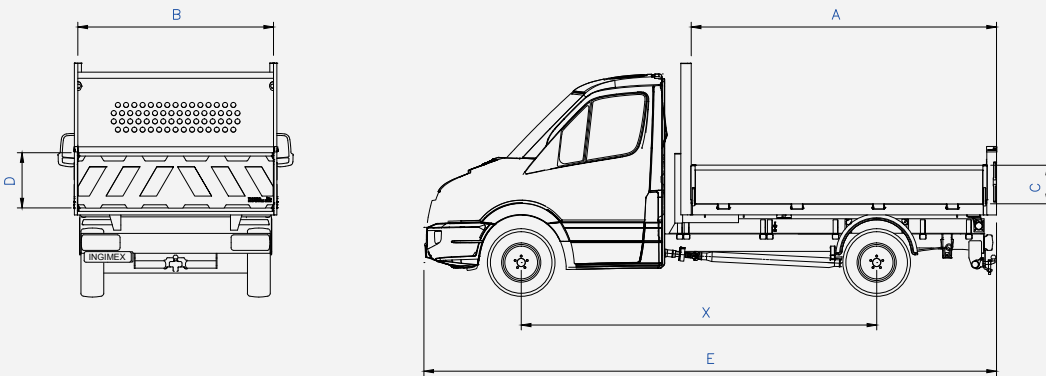

## DROPSIDE

Body Type	Dropside		Tipper
	LWB	LWB DC	LWB
FRAME LENGTH			
Cab Style	Single	Double	Single
(X) Wheel Base (mm)	3400	3400	3400
(A) Internal Length (mm)	3003	2236	2710
(B) Internal Width (mm)	1868	1868	1868
(B) External Width (mm)	1999	1999	1999
(C) Sideboard Height (mm)	400	400	600
(D) Tail-board Height (mm)	400	400	400
(E) Overall Length (mm)	5664	5664	5375
Payload (kg)	Up to 1200kg	TBC	Up to 1000kg